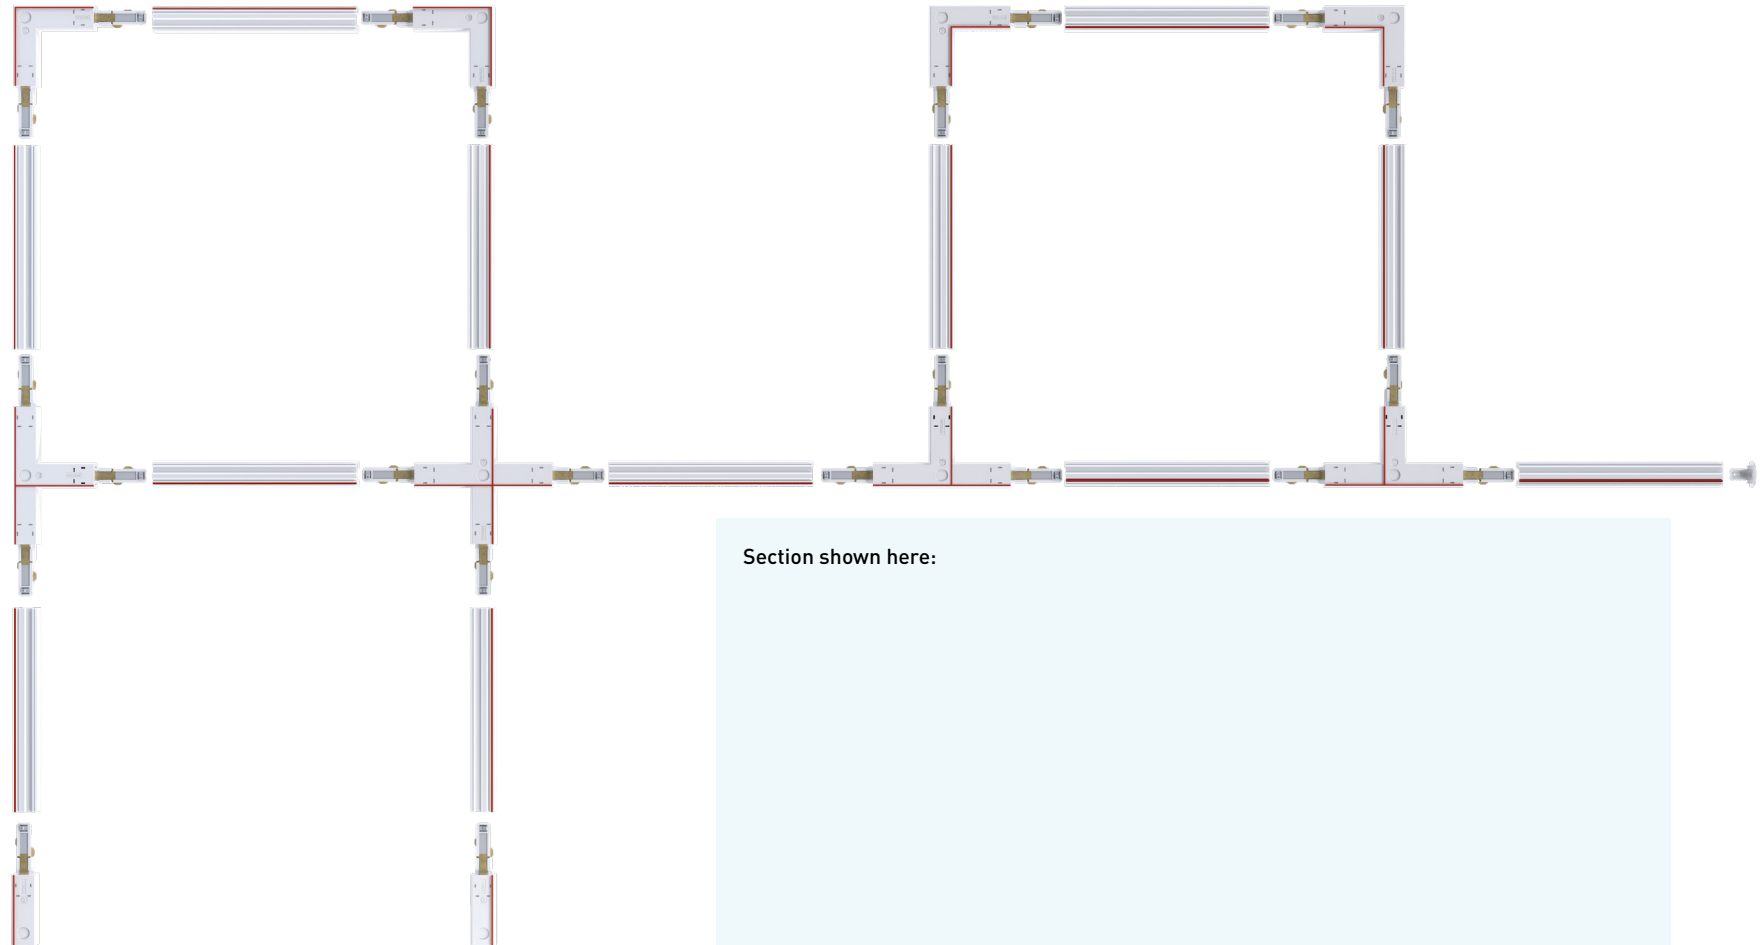

Polarity Global Trac Pulse

— Red line indicates the neutral conductor

XTSC 635 Hover over the text for a larger image

(If the PDF file does not display correctly in your browser, download the file and open it in Acrobat Reader.)